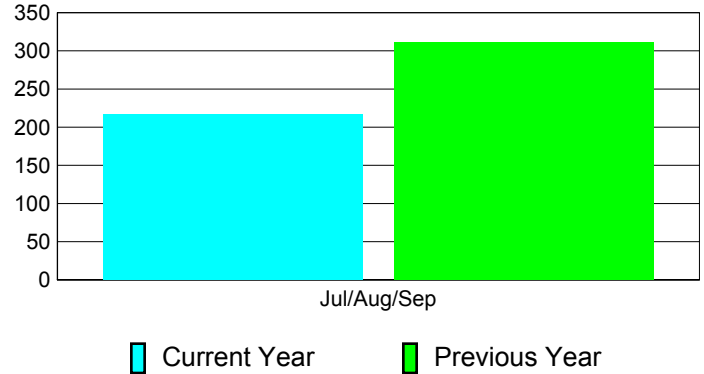

Membership Results
2011-2012

Membership
2010-2011

Month	Net Memb Goal	Actual New Memb	Actual Dropped Memb	Gain/Loss of Memb	Gain/Loss of Memb
Jul/Aug/Sep		371	-154	217	311
Totals		371	-154	217	311

Membership Results 2011-2012

Goal, New, Dropped, Gain/Loss

Comparison of Membership Gain/Loss

Current Year Compared to the Previous Year

Gender Comparison 2011-2012

Male Female