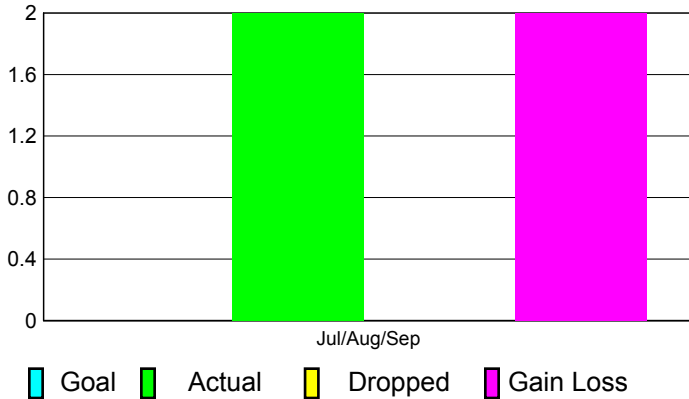

2011-2012 GMT Reports for District (or Undistricted) **District 356 C**

GMT: **BYEONG-DEOK KIM**

Location: **REPUBLIC OF KOREA**

GMT CA: **5**

CLUBS

Club Results
2011-2012

Clubs
2010-2011

Month	New Club Goal	Actual New Clubs	Actual Dropped Clubs	Gain/Loss of Clubs	Gain/Loss of Clubs
Jul/Aug/Sep		2	0	2	5
Totals		2	0	2	5

Club Results 2011-2012

Goal, New, Dropped, Gain/Loss

Comparison of Club Gain/Loss

Current Year Compared to the Previous Year

YTD Status Quo Clubs 2011-2012

Status Quo Clubs Compared to Status Quo Members

MEMBERSHIP