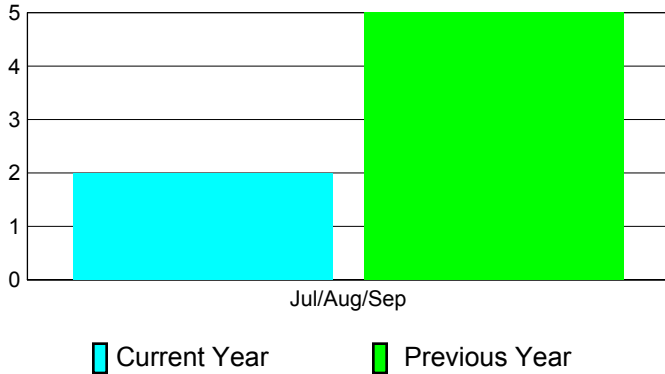

2011-2012 GMT Reports for District (or Undistricted) **District 356 C**

GMT: **BYEONG-DEOK KIM**

Location: **REPUBLIC OF KOREA**

GMT CA: **5**

CLUBS

Club Results
2011-2012

Clubs
2010-2011

Month	New Club Goal	Actual New Clubs	Actual Dropped Clubs	Gain/Loss of Clubs	Gain/Loss of Clubs
Jul/Aug/Sep		2	0	2	5
Totals		2	0	2	5

Club Results 2011-2012

Goal, New, Dropped, Gain/Loss

Comparison of Club Gain/Loss

Current Year Compared to the Previous Year

YTD Status Quo Clubs 2011-2012

Status Quo Clubs Compared to Status Quo Members

MEMBERSHIP