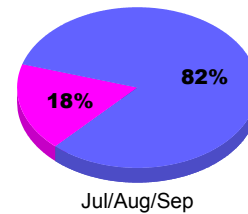

Membership Results
2011-2012

Membership
2010-2011

Month	Net Memb Goal	Actual New Memb	Actual Dropped Memb	Gain/Loss of Memb	Gain/Loss of Memb
Jul/Aug/Sep		371	-154	217	311
Totals		371	-154	217	311

Membership Results 2011-2012

Goal, New, Dropped, Gain/Loss

Comparison of Membership Gain/Loss

Current Year Compared to the Previous Year

Gender Comparison 2011-2012

Male Female