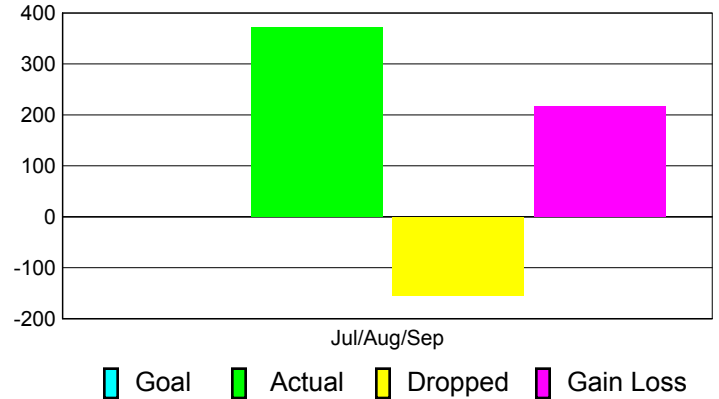

Membership Results 2011-2012

Goal, New, Dropped, Gain/Loss